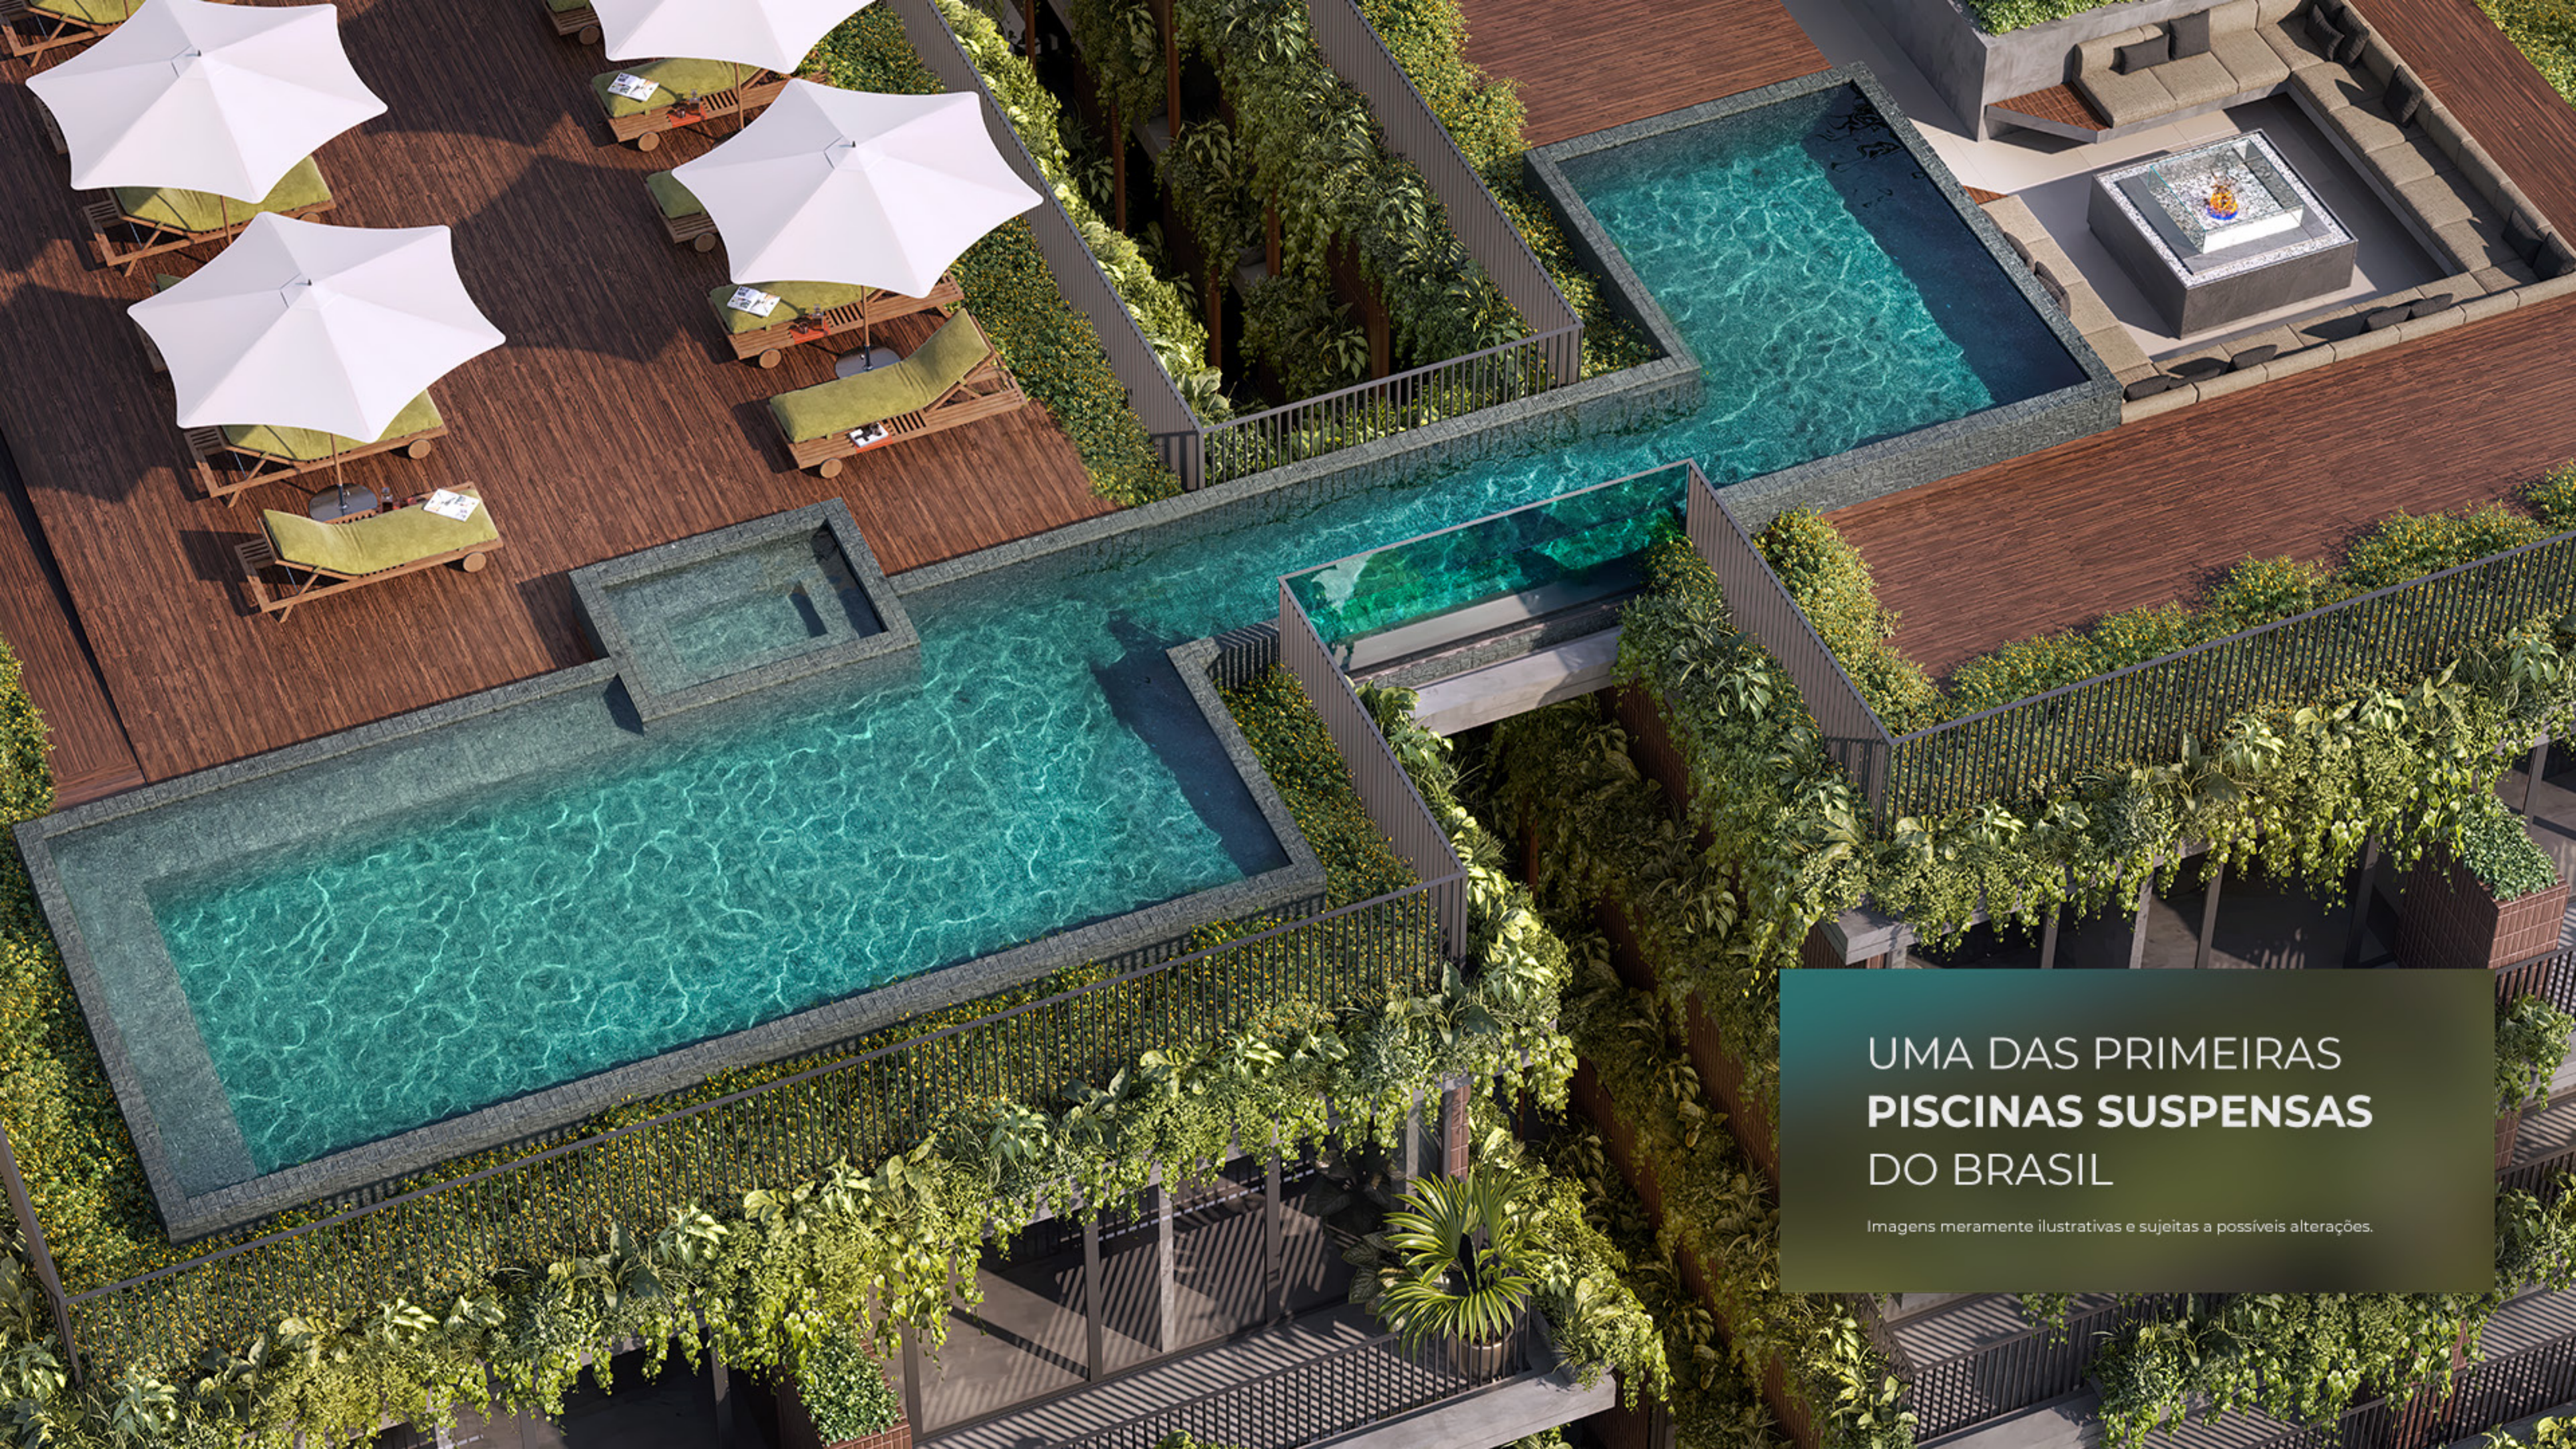

# O PARAÍSO, DENTRO DO PARAÍSO

Imagens meramente ilustrativas e sujeitas a possíveis alterações.

# EXCLUSIVE ROOFTOP COM PISCINA SUSPENSA

Imagens meramente ilustrativas e sujeitas a possíveis alterações.

UMA DAS PRIMEIRAS  
**PISCINAS SUSPENSAS**  
DO BRASIL

Imagens meramente ilustrativas e sujeitas a possíveis alterações.

# O MELHOR EMPREENDIMENTO BEIRA MAR EM PORTO DE GALINHAS

Imagens meramente ilustrativas e sujeitas a possíveis alterações.

A modern outdoor lounge area featuring a large, L-shaped sectional sofa with dark grey cushions. In the center is a square fire pit with a glass enclosure, containing a fire. The area is surrounded by a wooden deck and a green brick wall. In the background, there is a swimming pool, palm trees, and a view of the ocean under a blue sky with white clouds. The scene is framed by a white geometric pattern in the top left corner.

A vibrant tropical resort landscape. The scene is dominated by tall palm trees and lush greenery. A paved walkway winds through the area, leading towards a building with a wooden facade on the left. In the background, a hammock is strung between two trees, and the ocean is visible under a clear blue sky. The overall atmosphere is serene and inviting.