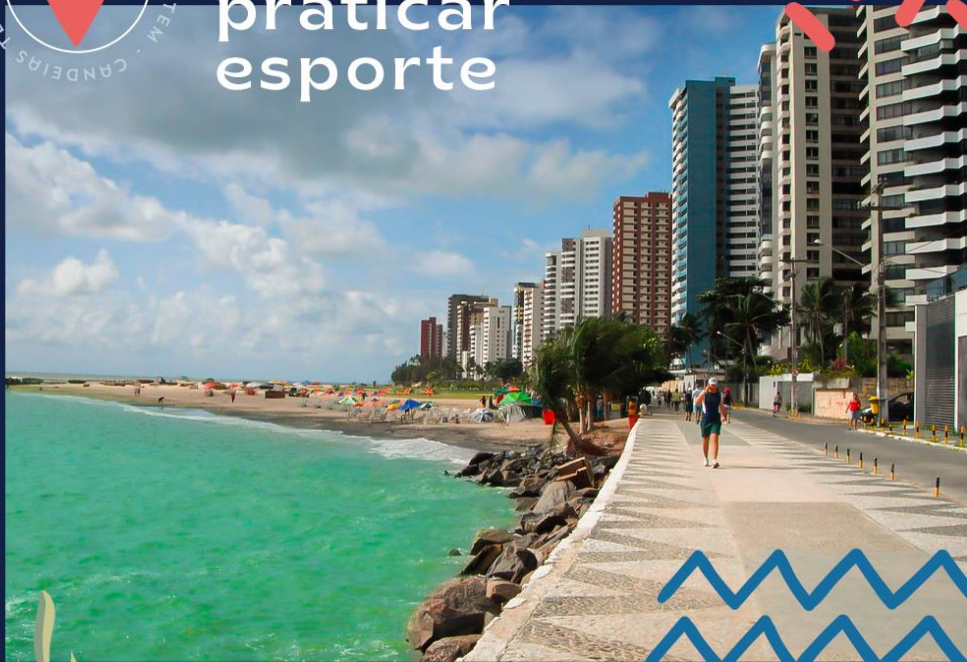

CANDEIAS
PRINCE

BEACH HOME