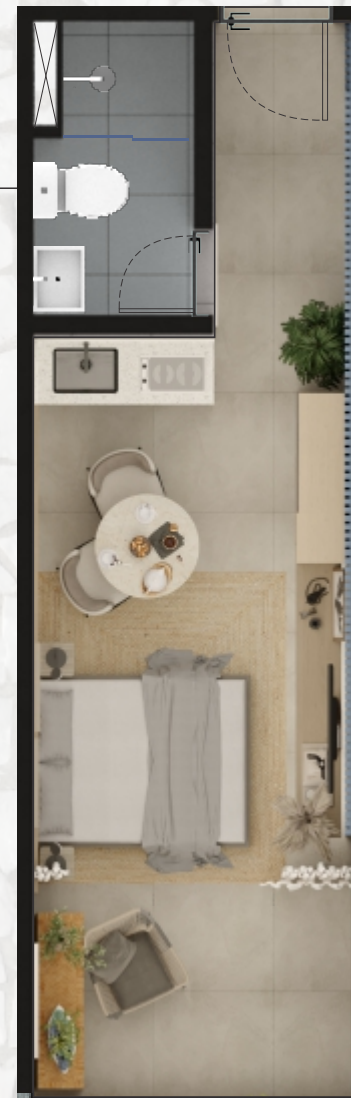

FLATS C/ VARANDA

- 21,30m²
- 21,91m²
- 25,31m²